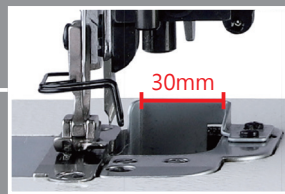

DL7200C-RM1

單步進帶刀電腦平縫車

Computerized Lockstitch Sewing Machine with Single Stepping Motor & Edge Cutter

採用內置式直驅伺服馬達，實現了機器的快速啟動和制動的精確度；大幅度降低了噪音和振動，並降低了能耗，與普通的驅動裝置相比，電量耗減 35% 以上，適用於縫製各類襯衫、西服或類似服裝，特別是其衣領、前襟等部位，高速縫製時倒順送料針距能保持完全一致，側切刀裝置使縫紉和修刀工序一次完成，工作效率提高。

With built-in direct drive servo motor to achieve the accuracy of the machine's rapid start-up and braking; a significant reduction in noise and vibration, and reduce energy consumption, compared with conventional drive unit, battery depletion of 35% or more, suitable for sewing various shirts, suits or similar garments, especially its collar, breast and other parts, inverted send high-speed sewing material pitch to be completely consistent, side cutter device sewing and knife trimming procedures in one time efficiency.

特點

FEATURES

30mm 落料空間：
廢料從落料口自然滑落，每時每刻保持清爽乾淨。

30mm space:
30mm space for giving up the waste, it brings out with a clean working space.

USB 介面：
超能 USB 介面。

USB interface:
Versatile USB interface equipped.

1 倒縫步進電機驅動：
步進電機控制倒縫和針距，精確度達到 0.1mm，針距精準，重針度高，針距可鎖定，不會因為傳統標盤針距長久使用後導致針距忽大忽小。
Reverse sewing driven by stepping motor:
Stepping motor controls reverse sewing and needle movement. Actual precision can be as 0.1 mm. Needle gauge, which can be locked in, is precise with sewing repetition. It would not have the issue of unstable needle gauge using with traditional needle gauge device.

3 黑金剛鍍層：
刀架導杆均採用 DLC 塗層處理，更耐用更耐磨。
Special black coating:
Cutter's stick is made with DLC coating which helps to increase durability.

規格

SPECIFICATIONS

DL7200C	mm	mm	mm	mm	mm	mm	mm	mm	mm	mm	mm	mm
RM1-32-12	3.2	0~4	15.5	手動	膝動	自動	#11~#14	3700	V	V	-	V
RM1-48-12	4.8			Hand	Knee	Auto						
RM1-64-12	6.4			5.5	13	10						