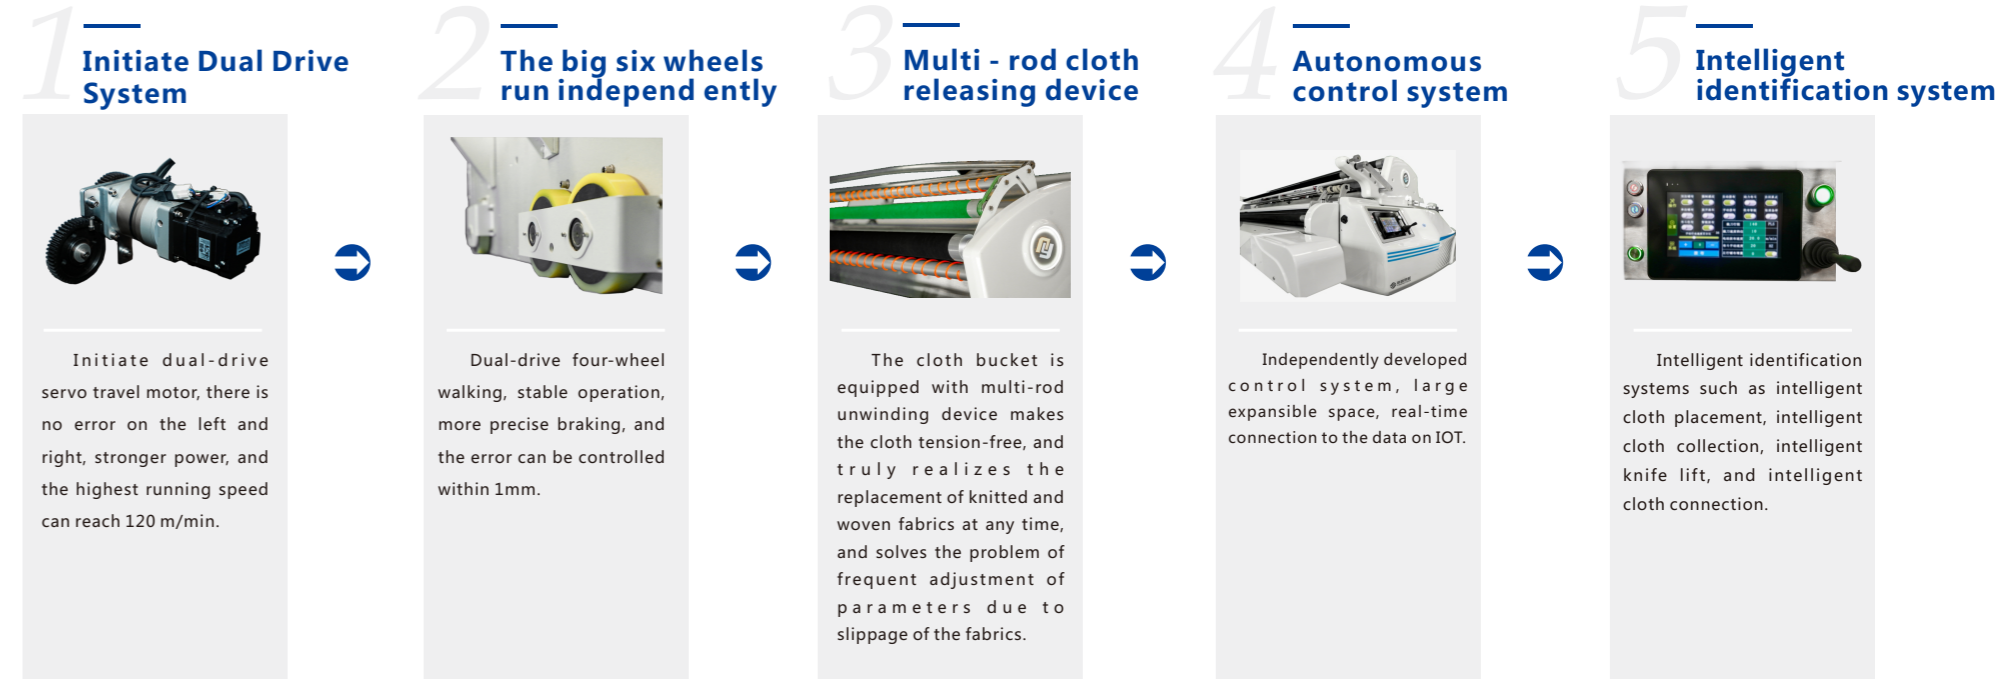

Intelligent Cutting System

KP-LS Auto Spreading Machine

Technical Parameters>>>>>>>>>

Model.NO	KP-LS-160	KP-LS-190	KP-LS-210
Machine Dimensions	2600*1850*850mm	2900*1900*850mm	3100*1900*850mm
Package Size	2716*2000*1215mm	3016*2000*1215mm	3016*2000*1215mm
Voltage	220V/AC		
Motor Power	6KW		
Working Speed	120m/min		
Single Pull Height	25cm		
Double Pull Height	25cm		
Fabric Weight	200KG		
Diameter of Cloth	80cm		

This machine is suitable for woven fabrics, milk silk, swimming trunks, underwear, polar fleece, fibers and other fabrics; suitable for sticky fabrics such as bags, down jacket coated fabrics, etc.