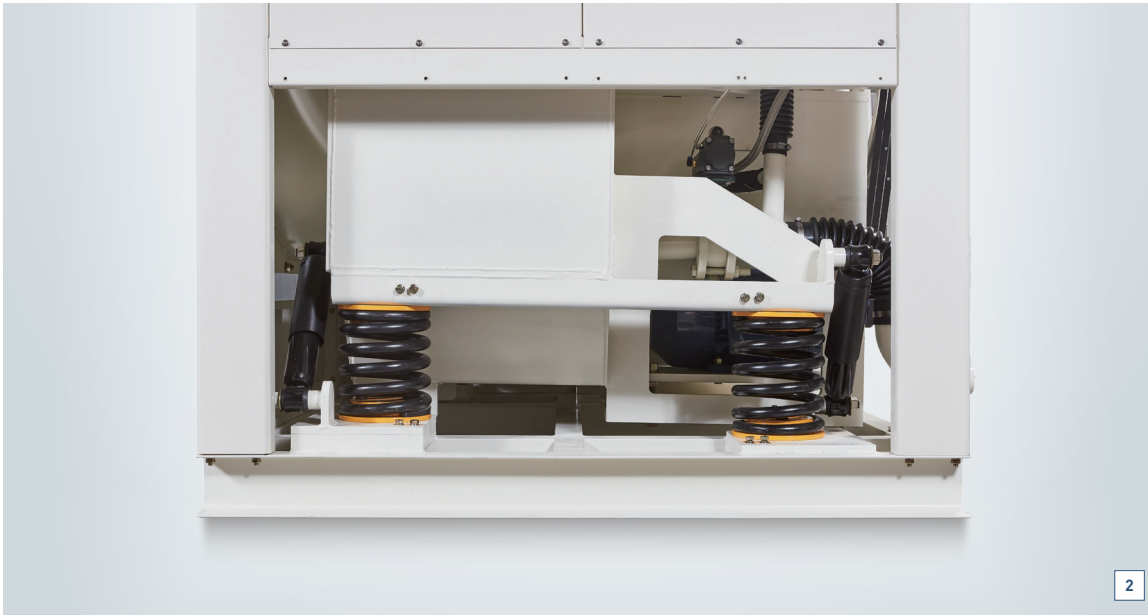

---

1. High strength stainless steel basket

Wide slot to increase work efficiency and High strength stainless steel basket

2. Ultra-strong suspension

Ultra-strong suspension designed to withstand 700 RPM high speed dewatering and weight 5.8T

3. Eco-Friendly Laundry for user-centered convenience

Equipped with high-performance laundry program to increase cleaning power and apply eco-friendly washing function that Reduce water usage. Display of steam pressure, air pressure and power supply for user-centered convenience

4. Pneumatic function

Equipped with pneumatic function for the best laundry