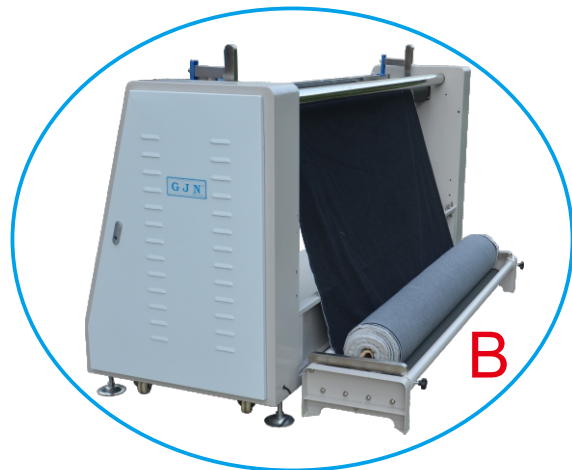

(B) 可加裝重型放布盤 (LP) (需另行訂購)

Adding heavy duty fabric loading plate (LP)(Optional)

(以上產品如有技術、規格、顏色等變動，恕不另行通知，一切實樣按訂貨時為準)
PRODUCT SAMPLE FOR REFERENCE ONLY; ANY ALTERATION IS SUBJECT TO OUR OWN DISCRETION

Http://www.XLFJ.com / www.gjncn.com

E-mail:GJN@XLFJ.com