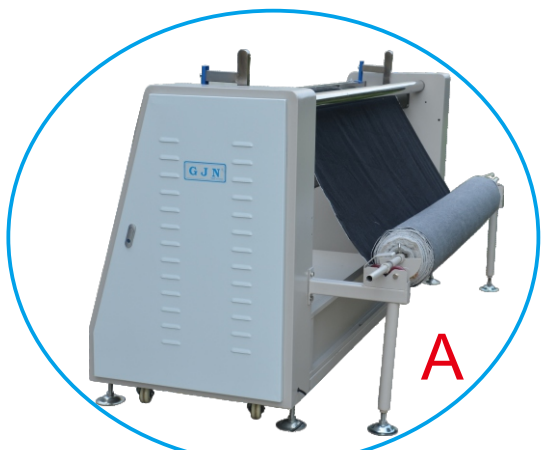

(A) 可加裝穿布支架 (RH) (需另行訂購)

Adding fabric rolling holder (RH) (Optional)